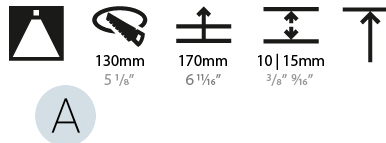

PHYSICAL

Shape: Round
Diameter (mm): 139
Diameter (in): 5 1/2
Height (mm): 151
Height (in): 5 15/16
Ceiling Thickness (mm): 10 / 12.5 / 15
Ceiling Thickness (in): 3/8 or 1/2 or 9/16
Min. Recessing Depth (mm): 170
Min. Recessing Depth (in): 6 11/16
Light Distribution: Downlight
Weight (kg): 0.946
Weight (lbs): 2.09
Fixture Finish: SSR / BKV / CWI / CRY / HAB / UFT / ITA / RUA / FTG / MYG / LOD / PUS / FRO / FUP / KIA / POP / BLS / SPG / MEY / GOH / GUM / CHC / COM / ABZ / JAG / OBR / MOS / ROR
Fixture Material: Aluminum Die Cast
Cut-out Measurements: 130mm / 5 1/8"

ELECTRICAL

Lamp Type: LED (Zhaga Standard)
Input Wattage (W): 13.2 / 16.5
Total Output Wattage (W): 12 / 14
Dimming: Tri-Mode (Non-Dimming and Phase Dimming (120Vac only) and 0-10V Dimming)
Driver Included: No
Driver Location: Recessed Housing
Driver Type: Constant Current - Universal
Driver Class: Class 2
Housing: See components
Input Voltage (V): 120 - 277
Constant Current (MA): 350

LED

Number of LEDs: 1
Color Temperature (°K): 2700 / 3000 / 3500 / 4000
Max. Delivered Lumen (lm): 810 / 900 / 970 / 990
Nominal Lumen (lm): 960 / 1070 / 1156 / 1180
CRI: >90 CRI
Efficiency (%): 0.905
Lamp Life (hrs): 50000

OPTICAL

Reflector°: 10

RATINGS AND CERTIFICATIONS

Certified By: Certified for North American Standards
IP rating: IP54