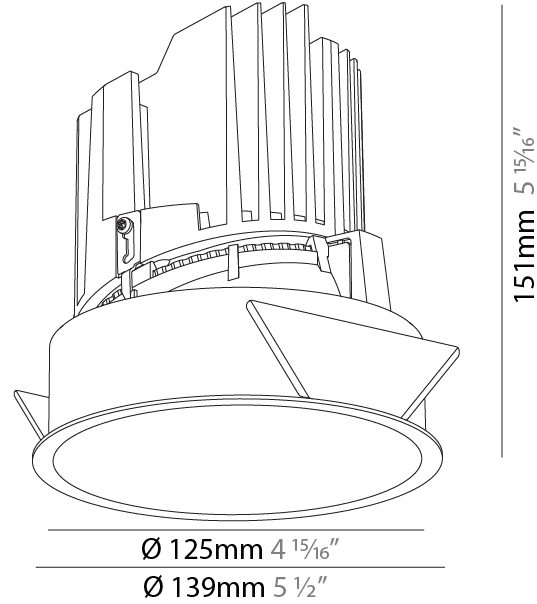

PHYSICAL

Shape: Round
Diameter (mm): 139
Diameter (in): 5 1/2
Height (mm): 151
Height (in): 5 15/16
Ceiling Thickness (mm): 10 / 12.5 / 15
Ceiling Thickness (in): 3/8 or 1/2 or 9/16
Min. Recessing Depth (mm): 170
Min. Recessing Depth (in): 6 11/16
Light Distribution: Downlight
Weight (kg): 0.946
Weight (lbs): 2.09
Fixture Finish: SSR / BKV / CWI / CRY / HAB / UFT / ITA / RUA / FTG / MYG / LOD / PUS / FRO / FUP / KIA / POP / BLS / SPG / MEY / GOH / GUM / CHC / COM / ABZ / JAG / OBR / MOS / ROR
Fixture Material: Aluminum Die Cast
Cut-out Measurements: 130mm / 5 1/8"

ELECTRICAL

Lamp Type: LED (Zhaga Standard)
Input Wattage (W): 13.2 / 16.5
Total Output Wattage (W): 12 / 14
Dimming: Tri-Mode (Non-Dimming and Phase Dimming (120Vac only) and 0-10V Dimming)
Driver Included: No
Driver Location: Recessed Housing
Driver Type: Constant Current - Universal
Driver Class: Class 2
Housing: See components
Input Voltage (V): 120 - 277
Constant Current (MA): 350

LED

Number of LEDs: 1
Color Temperature (°K): 2700 / 3000 / 3500 / 4000
Max. Delivered Lumen (lm): 810 / 900 / 970 / 990
Nominal Lumen (lm): 960 / 1070 / 1156 / 1180
CRI: >90 CRI
Efficiency (%): 0.905
Lamp Life (hrs): 50000

OPTICAL

Reflector°: 10

RATINGS AND CERTIFICATIONS

Certified By: Certified for North American Standards
IP rating: IP54