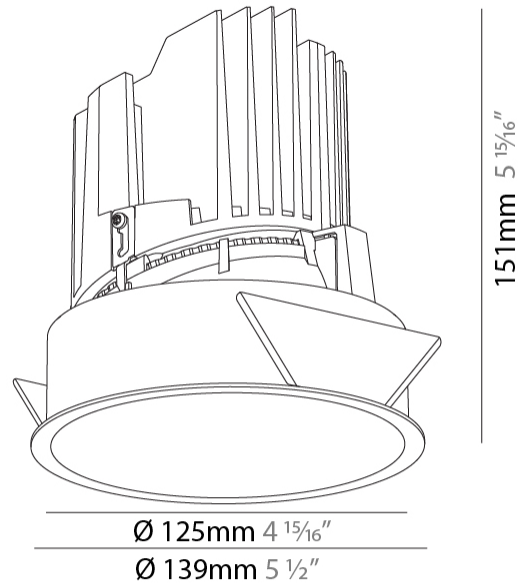

PHYSICAL

Shape: Round
Diameter (mm): 139
Diameter (in): 5 1/2
Height (mm): 151
Height (in): 5 15/16
Ceiling Thickness (mm): 10 / 12.5 / 15
Ceiling Thickness (in): 3/8 or 1/2 or 9/16
Min. Recessing Depth (mm): 170
Min. Recessing Depth (in): 6 11/16
Light Distribution: Downlight
Weight (kg): 0.926
Weight (lbs): 2.04
Fixture Finish: SSR / BKV / CWI / CRY / HAB / UFT / ITA / RUA / FTG / MYG / LOD / PUS / FRO / FUP / KIA / POP / BLS / SPG / MEY / GOH / GUM / CHC / COM / ABZ / JAG / OBR / MOS / ROR
Fixture Material: Aluminum Die Cast
Cut-out Measurements: 130mm / 5 1/8"

ELECTRICAL

Lamp Type: LED (Zhaga Standard)
Input Wattage (W): 28.6
Total Output Wattage (W): 26.4
Dimming: Tri-Mode (Non-Dimming and Phase Dimming (120Vac only) and 0-10V Dimming)
Driver Included: No
Driver Location: Recessed Housing
Driver Type: Constant Current - Universal
Driver Class: Class 2
Housing: See components
Input Voltage (V): 120 - 277
Constant Current (MA): 700

LED

Number of LEDs: 1
Color Temperature (°K): 2700 / 3000 / 3500 / 4000
Max. Delivered Lumen (lm): 2030 / 2080 / 2186 / 2230
Nominal Lumen (lm): 3210 / 3290 / 3459 / 3530
CRI: >90 CRI
Efficiency (%): 0.631
Lamp Life (hrs): 50000

OPTICAL

Reflector: 20 / 25 / 40

RATINGS AND CERTIFICATIONS

Certified By: Certified for North American Standards
IP rating: IP20