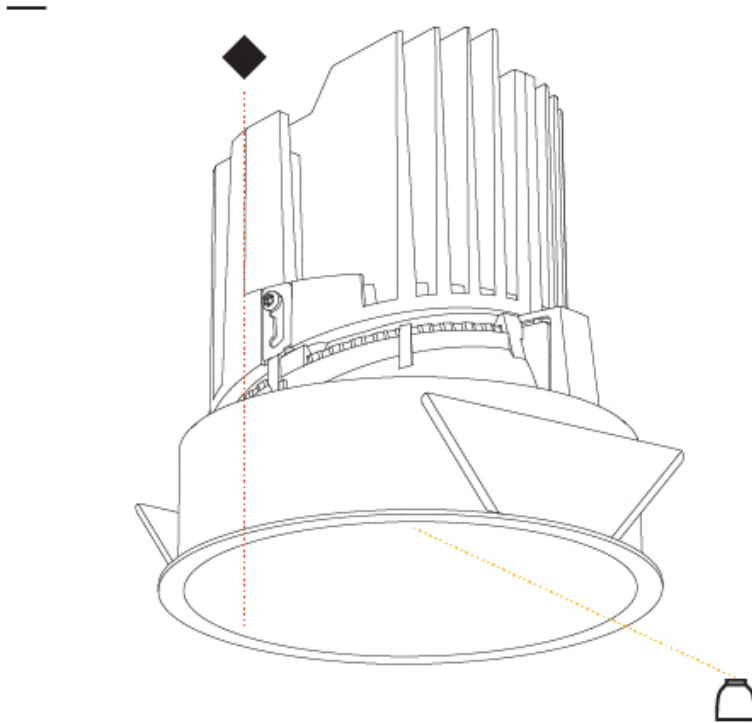

BIONIQ ROUND DEEP RECESSED

A35284-

PROJECT

TYPE

SPECIFIER

QUANTITY

DATE

A