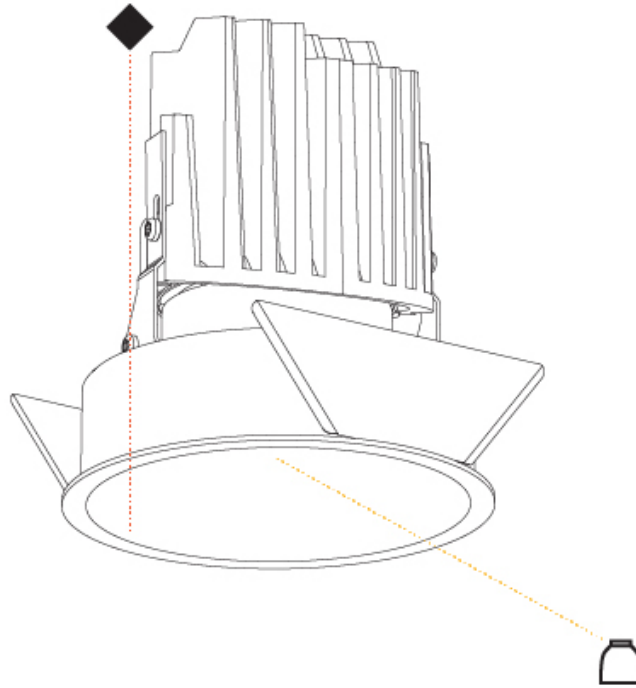

BIONIQ ROUND DEEP RECESSED

A35281-

PROJECT	_____
TYPE	_____
SPECIFIER	_____
QUANTITY	_____
DATE	_____