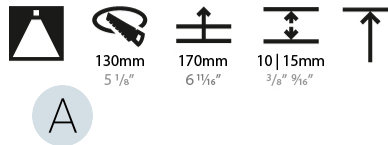

PHYSICAL

Shape: Round
Diameter (mm): 139
Diameter (in): 5 1/2
Height (mm): 151
Height (in): 5 15/16
Ceiling Thickness (mm): 10 / 12.5 / 15
Ceiling Thickness (in): 3/8 or 1/2 or 9/16
Min. Recessing Depth (mm): 170
Min. Recessing Depth (in): 6 11/16
Light Distribution: Downlight
Weight (kg): 0.926
Weight (lbs): 2.04
Fixture Finish: SSR / BKV / CWI / CRY / HAB / UFT / ITA / RUA / FTG / MYG / LOD / PUS / FRO / FUP / KIA / POP / BLS / SPG / MEY / GOH / GUM / CHC / COM / ABZ / JAG / OBR / MOS / ROR
Fixture Material: Aluminum Die Cast
Cut-out Measurements: 130mm / 5 1/8"

ELECTRICAL

Lamp Type: LED (Zhaga Standard)
Input Wattage (W): 28.6
Total Output Wattage (W): 26.4
Dimming: Tri-Mode (Non-Dimming and Phase Dimming (120Vac only) and 0-10V Dimming)
Driver Included: No
Driver Location: Recessed Housing
Driver Type: Constant Current - Universal
Driver Class: Class 2
Housing: See components
Input Voltage (V): 120 - 277
Constant Current (MA): 700

LED

Number of LEDs: 1
Color Temperature (°K): 2700 / 3000 / 3500 / 4000
Max. Delivered Lumen (lm): 2030 / 2080 / 2186 / 2230
Nominal Lumen (lm): 3210 / 3290 / 3459 / 3530
CRI: >90 CRI
Efficiency (%): 0.631
Lamp Life (hrs): 50000

OPTICAL

Reflector: 20 / 25 / 40

RATINGS AND CERTIFICATIONS

Certified By: Certified for North American Standards
IP rating: IP20