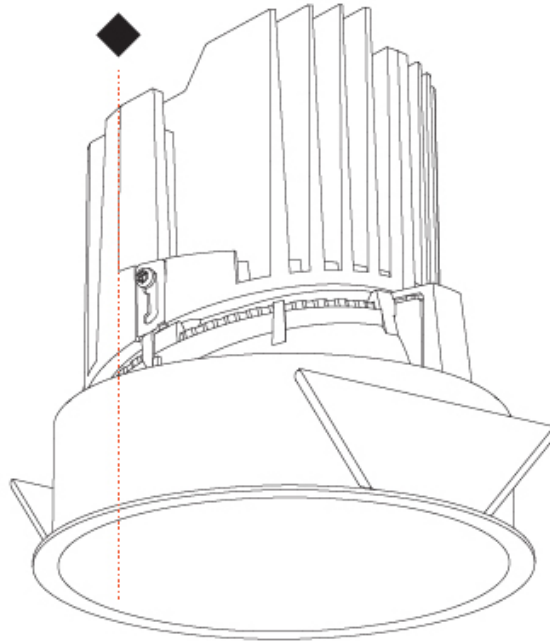

BIONIQ ROUND DEEP RECESSED

A35287-

PROJECT

TYPE

SPECIFIER

QUANTITY

DATE

A