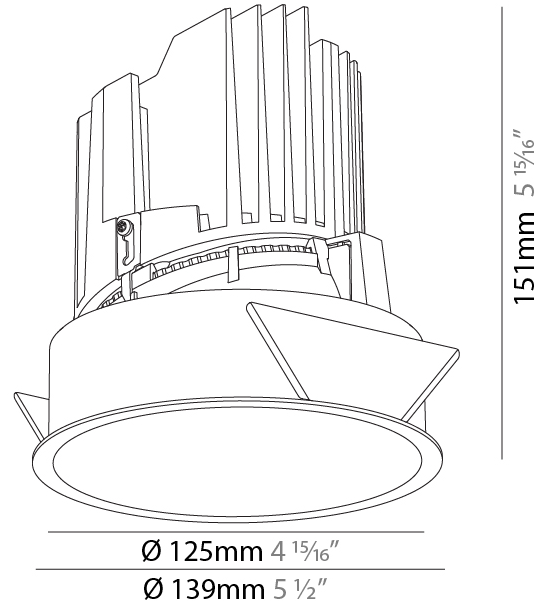

PHYSICAL

Shape: Round
Diameter (mm): 139
Diameter (in): 5 1/2
Height (mm): 151
Height (in): 5 15/16
Ceiling Thickness (mm): 10 / 12.5 / 15
Ceiling Thickness (in): 3/8 or 1/2 or 9/16
Min. Recessing Depth (mm): 170
Min. Recessing Depth (in): 6 11/16
Light Distribution: Downlight
Weight (kg): 0.921
Weight (lbs): 2.03
Fixture Finish: SSR / BKV / CWI / CRY / HAB / UFT / ITA / RUA / FTG / MYG / LOD / PUS / FRO / FUP / KIA / POP / BLS / SPG / MEY / GOH / GUM / CHC / COM / ABZ / JAG / OBR / MOS / ROR
Fixture Material: Aluminum Die Cast
Cut-out Measurements: 130mm / 5 1/8"

ELECTRICAL

Lamp Type: LED (Zhaga Standard)
Input Wattage (W): 13.2 / 16.5
Total Output Wattage (W): 12 / 14
Dimming: Tri-Mode (Non-Dimming and Phase Dimming (120Vac only) and 0-10V Dimming)
Driver Included: No
Driver Location: Recessed Housing
Driver Type: Constant Current - Universal
Driver Class: Class 2
Housing: See components
Input Voltage (V): 120 - 277
Constant Current (MA): 350

LED

Number of LEDs: 1
Color Temperature (°K): 2700 / 3000 / 3500 / 4000
Max. Delivered Lumen (lm): 870 / 970 / 1039 / 1060
Nominal Lumen (lm): 960 / 1070 / 1156 / 1180
CRI: >90 CRI
Efficiency (%): 0.905
Lamp Life (hrs): 50000

OPTICAL

Reflector°: 10

RATINGS AND CERTIFICATIONS

Certified By: Certified for North American Standards
IP rating: IP20